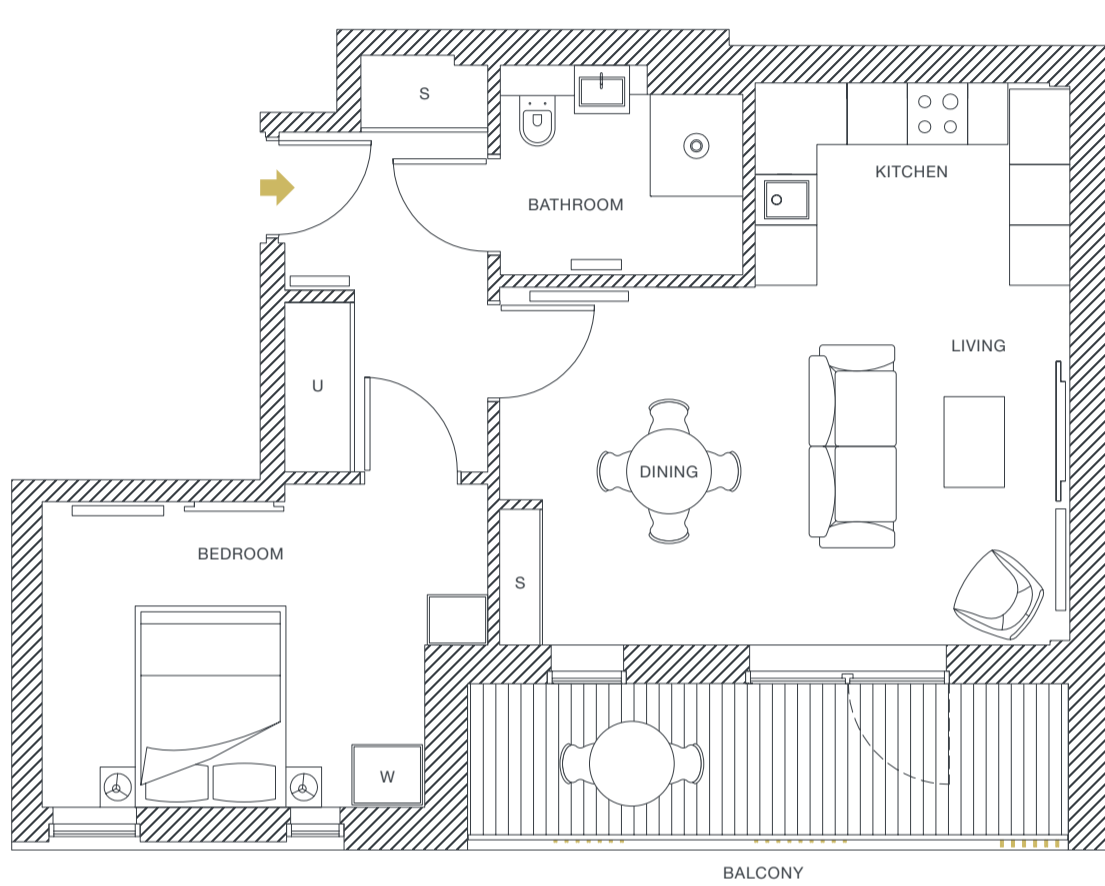

THE APARTMENTS

TYPE 01

1 BEDROOM | TOTAL INTERNAL AREA: 52.1m² (561ft²)
 FLOORS: FIRST
 APARTMENT #: 01

Key:
 S Storage
 W Wardrobe
 U Utility

- Sixth Floor
- Fifth Floor
- Fourth Floor
- Third Floor
- Second Floor
- First Floor
- Ground Floor

LIVING/KITCHEN/DINING	5.7m x 3.6m (18'8" x 11'10")
BEDROOM	4.4m x 3.0m (14'5" x 9'10")
BATHROOM	2.4m x 2.1m (7'11" x 6'11")
BALCONY	6.0m x 1.7m (19'8" x 5'7")